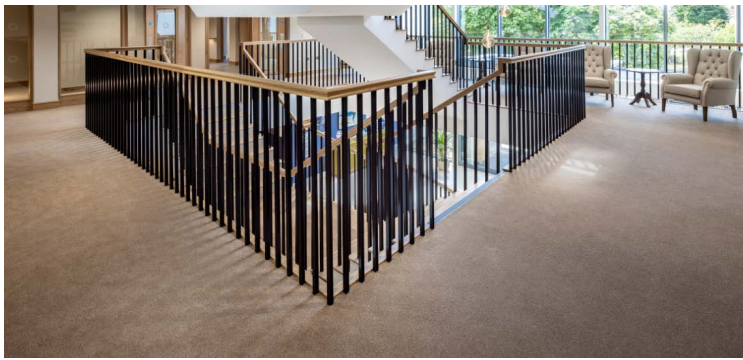

THE AIM

South Coast Nursing Homes wanted to design and build a home to a standard and luxury like no other. Enlisting the assistance of ECE Architecture and Blueleaf to bring their vision to life, they aimed to create a spacious environment that would provide a luxurious and comfortable stay for all their residents in beautifully appointed and well-designed rooms.

THE SOLUTION

South Coast Nursing Homes, through the build, design and specification of finishing products, offer facilities and expert care that provide a lifestyle that is both happy and peaceful for those living at The Poets.

The stunning atrium leads through to a comfortable open lounge area, and then into a café restaurant that offers a spectacular view of the gardens and cascading water features through panoramic opening doors.

The Poets also boasts an entertainment studio, library, dining and seating areas, as well as a hair salon.

Every en-suite bedroom is spacious and modern with both the residential and nursing settings having all the comforts and luxuries that one can expect to find "at home".

To help achieve this high-end finish and comfortable feel a number of danfloor ranges were specified for the bedrooms, lounges and feature areas including Equinox Tones and the striking Origin and Geo Form ranges from the Evolution Collection.

THE OUTCOME

The Poets provides opulent living for those that require residential or nursing care. The carpet not only provides comfort and indulgence underfoot but also offers:

- Extreme durability – The Collections come in a variety of pile materials and weights with the EVOLUTION Collection being certified to British standard classification 33 "Heavy Commercial Use". Both Collections can withstand high volumes of foot and wheeled traffic and intense commercial cleaning, making them ideal for use within care home corridors and communal areas.
- Antimicrobial yarn treatment – The Collections have been developed to include BI-OME's innovative antimicrobial treatment which is designed to deactivate bacteria and viruses including those that can cause MRSA and E-coli. It has also been proven effective against SAR-CoV-2.
- Appearance retention – Manufactured using solution-dyed yarns the Collections offer a locked-in colourfast system that ensures superior colour and light fastness even when subject to harsh cleaning chemicals.
- Spill safe – All the ranges have an integral protective membrane, preventing liquid spills from penetrating through the sub-floor, reducing contamination, fungal growth and unpleasant odours.
- Acoustically sound environment – Carpets provide many well-being benefits from providing a more acoustically sound environment; which aids rest, relaxation and facilitates effective communication between staff and residents.

For more information about our range of products

visit www.danfloor.co.uk or call 0333 014 3132